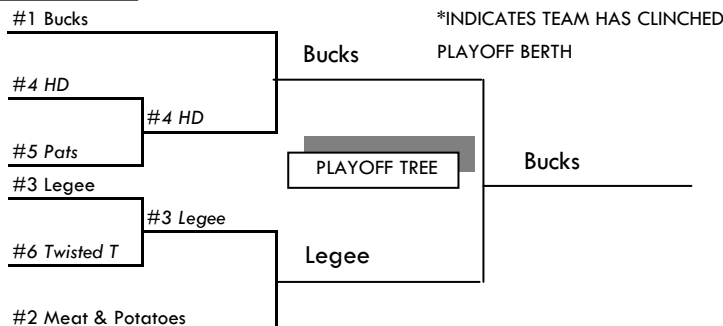

CRANBERRY VALLEY TEAM DISC GOLF LEAGUE

2006 SEASON STANDINGS ANDRO DIVISION

TEAM	W	L	%	GB	AVG	POWER PTS
*MEAT & POTATOES	11	1	0.917	-	70.25	164.23611
*TEAM LEGEE	7	5	0.583	4	70.85	58.819444
PEAT & REPEAT	2	8	0.200	8	83.55	9.9166667
CROWN ROYAL	2	10	0.167	9	82.1	9.7916667

OXFORD DIVISION

TEAM	W	L	%	GB	AVG	POWER PTS
*BUCKS	11	1	0.917	-	68.55	204.30556
*HD	6	6	0.500	5	75.85	35.208333
*PATRIOTS	5	7	0.417	6	76.05	35.069444
*TWISTED TEE OFF	4	8	0.333	7	77.65	25.347222
IDIOT	0	2	0.000	6		0

POWER POINTS
ARE TIE BREAKERS
FOR STANDINGS

**OVERALL PURSE
VALUE**
$ **250.00**

TEAMS

TWISTED TEE-- MIKE SMITH & DARA
TEAM LEGEE- JOE & COOPER LEGEE
BUCKS-- COREY ARRIS & MIKE DUNN
M&P--JOHN BROWN & CHRIS DUGAY
PATS-- KEITH TERENCEZONI & ROB QUICK
HD- PETE HARRINGTON & LESTER DUNN
CROWN-- RYAN COY & ROY HARGREAVES
PEAT& REPEAT- FRED & JEREMIAH DAVIS

REGULAR SEASON RESULTS

BLACK FLY SCRAMBLE 7/8/06

Corey Arris & Mike Dunn
won free discs for finishing
with the best regular season record

Playoff

(records after game)

Wild Card Round

#4 Hd (7-6) 12 vs. #5 Pats (5-8) 6

#3 Team Legee (8-5) 1 vs. #6 Twisted (4-9) 0

Semi Finals

#1 Bucks (12-1) 10 vs. #4 HD (7-7) 8

#3 Legee (9-5) 10.5 vs. #2 M&P (11-2) 7.5

Doubles Finals (7/26/06)

Hyzer Trophy

#1 Bucks (13-1) 9.5 vs. #3 Legee (9-6) 8.5

Bucks are CV Doubles Champ

Bucks- Arris & Dunn won $170

($85 a piece)

Team Legee- Cooper & Joe won $80

($40 a piece)

WEEK 1 4/19/2006

MEAT & POTATOES 10, PATS 9
TEAM LEGEE 10, CROWN ROYAL 8
BUCKS 10, HD 8
TWISTED TEE OFF 12, IDIOT 6

WEEK 2 4/26/2006

CROWN ROYAL 10.5, PATS 7.5
BUCKS 12.5, TWISTED TEE OFF 5.5
MEAT & POTATOES 12, TEAM LEGEE 6
HD 10.5, IDIOT 7.5

WEEK 3 5/3/2006

PATS 10.5, TWISTED TEE OFF 7.5
MEAT & POTATOES 9.5, HD 8.5
BUCKS 16.5, CROWN ROYAL 1.5
TEAM LEGEE 13, PEAT & REPEAT 5

WEEK 4 5/10/2006

BUCKS 13, PATS 5
M&P 13.5, PEAT & REPEAT 4.5
HD 13, CROWN ROYAL 5
TWISTED TEE OFF 11, TEAM LEGEE 7

Week 5 Scores 5/17/06

PATS 12, PEAT & REPEAT 6
MEAT & POTATOES 10, BUCKS 9
TWISTED TEE OFF 14, CROWN R. 4
TEAM LEGEE 14, HD 4

Week 6 SCORES 5/24/06

TEAM LEGEE 10, PATS 8
MEAT & POTATOES 12, CROWN 6
TWISTED TEE 12, PEAT & REPEAT 6
BUCKS 11, HD 7

Week 7 Scores 5/31/06

PATS 11.5, HD 6.5
MEAT & POTATOES 12, TWISTED TEE 6
CROWN ROYAL 10, PEAT & REPEAT 9
BUCKS 13, TEAM LEGEE 5

Week 8 SCORES 6/7/06

TEAM LEGEE 10, crown royal 8
MEAT & POTATOES 12, pats 6
PEAT & REPEAT 1, TWISTED TEE 0
BUCKS 10, HD 8

Week 9 Scores 6/14/06

HD 10, TWISTED 8
MEAT & POTATOES 10, CROWN ROYAL 8
TEAM LEGEE 10.5, PEAT & REPEAT 7.5
BUCKS 12, PATS 6

Week 10 SCORES 6/21/06

M&P 10, TEAM LEGEE 8
HD 11, pats 7
PEAT & REPEAT 12, CROWN R. 6
BUCKS 13, TWISTED 5

Week 11 Scores 6/28/06

HD 9.5, CROWN ROYAL 8.5
MEAT & POTATOES 12, TWISTED TEE 6
BUCKS 10, TEAM LEGEE 8
PATS 1, REPEAT 0

Week 12 SCORES 7/5/06

Bucks 12, M&P 6
HD 1, Peat & Repeat 0
Pats 11, CROWN R. 7
Team Legee 1, Twisted Tee 0

HANDICAP HOLES 8, 17, 14, 12, 11, 7