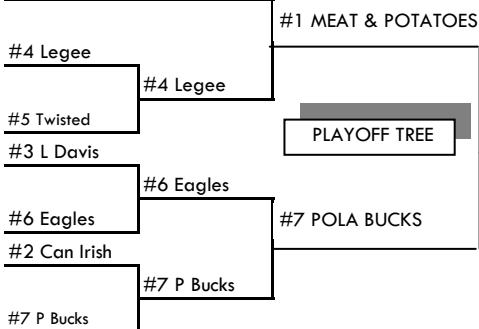

OXFORD DIVISION

TEAM	W	L	%	GB	AVG	POWER PTS	STREAK	PLAYERS
LORD DAVIS*	8	4	0.667	-	61.7	101.505	W 1	A.LORD & C. DAVIS
TEAM LEGEE*	7	5	0.583	1	58.4	97.222	L 1	JOE & COOPER LEGEE
EAGLES*	4	5	0.444	2.5	60.4	54.421	L 1	A.DUBE & J.LABONTE
HD	4	8	0.333	4	69.4	50.046	W 2	L.DUNN & P.HARRINGTON
PATRIOTS	4	8	0.333	4	69.4	37.083	W 2	R.QUICK & B. KEENE

#1 MEAT & POTATOES

*INDICATES TEAM HAS CLINCHED

PLAYOFF BERTH

POWER POINTS ARE TIE BREAKERS

OVERALL PURSE
\$ 380.00

REGULAR SEASON RESULTS

WEEK 1

5/2/2007